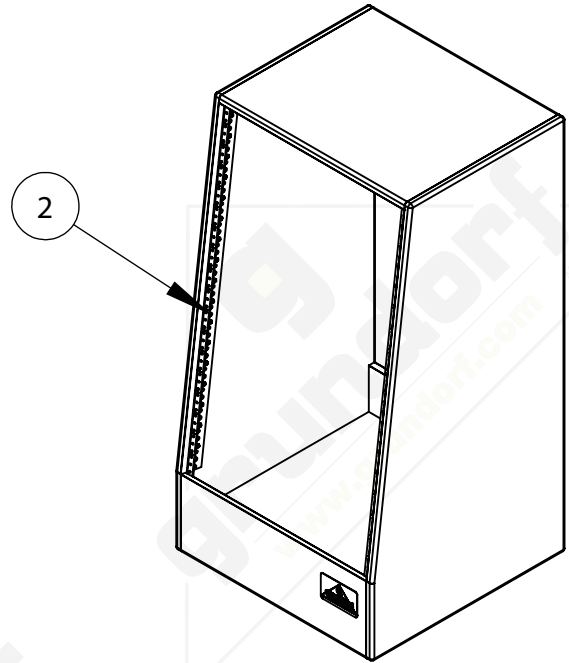

#	QTY	PART NUMBER	DESCRIPTION
1	4	37-020	CASTER - 4" BLUE SWIVEL
2	2	41-018	RACK RAIL-18 SPACE
3	1	83-008	BADGE - GRUNDORF ORIGINAL

FRONT VIEW

SECTION A-A