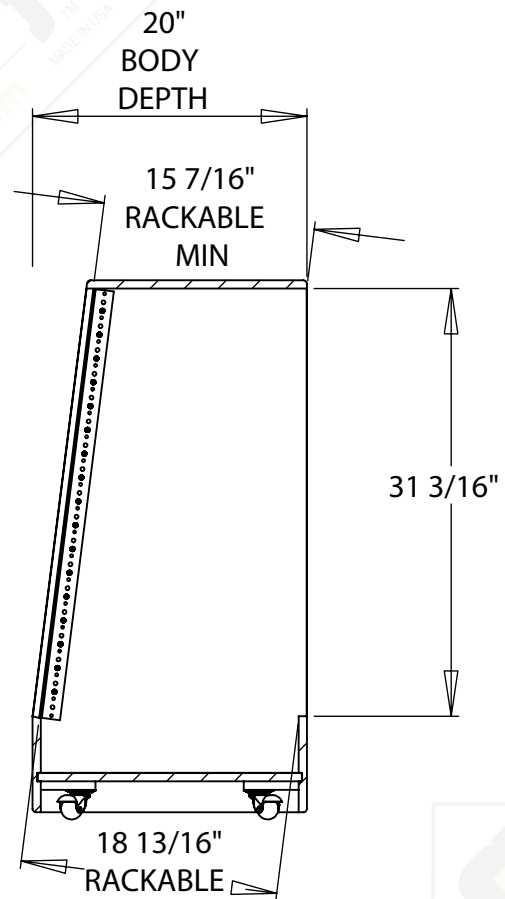

#	QTY	PART NUMBER	DESCRIPTION
1	4	37-020	CASTER - 4" BLUE SWIVEL
2	2	41-018	RACK RAIL-18 SPACE
3	1	83-008	BADGE - GRUNDORF ORIGINAL

FRONT VIEW

SECTION A-A