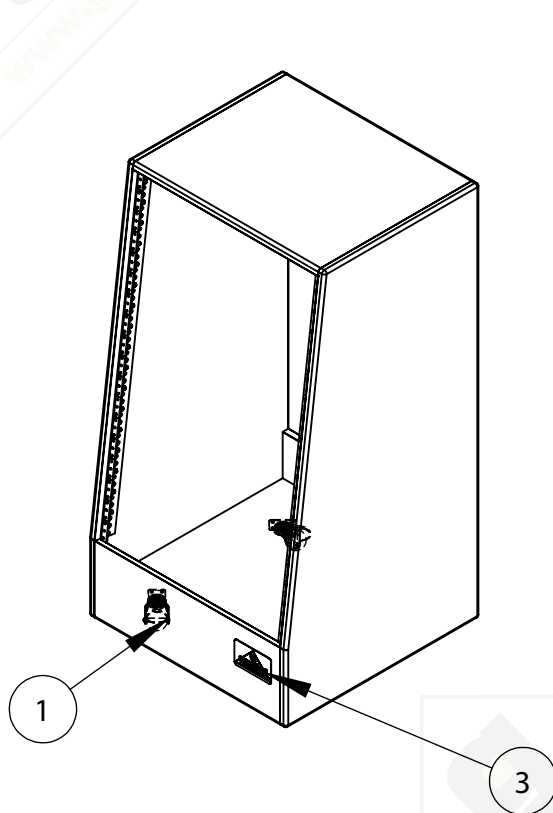

#	QTY	PART NUMBER	DESCRIPTION
1	4	37-020	CASTER - 4" BLUE SWIVEL
2	2	41-018	RACK RAIL-18 SPACE
3	1	83-008	BADGE - GRUNDORF ORIGINAL

FRONT VIEW

SECTION A-A