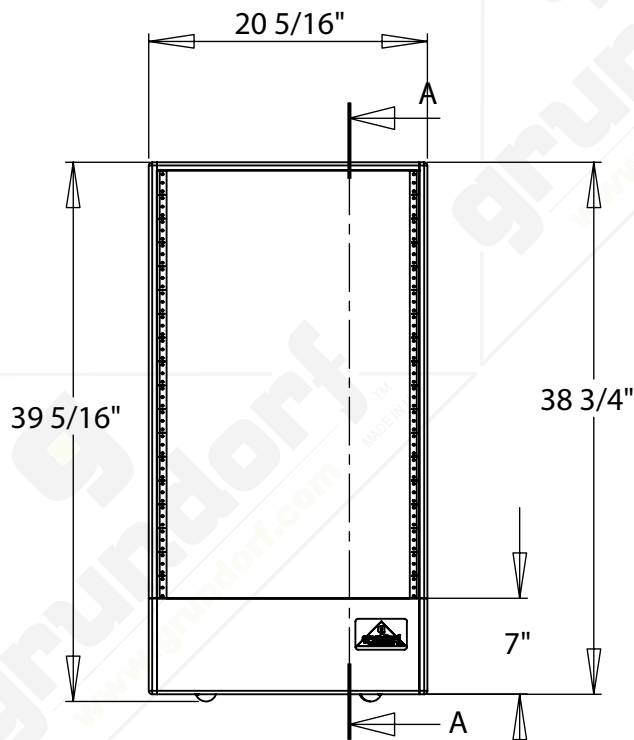

#	QTY	PART NUMBER	DESCRIPTION
1	4	37-020	CASTER - 4" BLUE SWIVEL
2	2	41-018	RACK RAIL-18 SPACE
3	1	83-008	BADGE - GRUNDORF ORIGINAL

FRONT VIEW

SECTION A-A